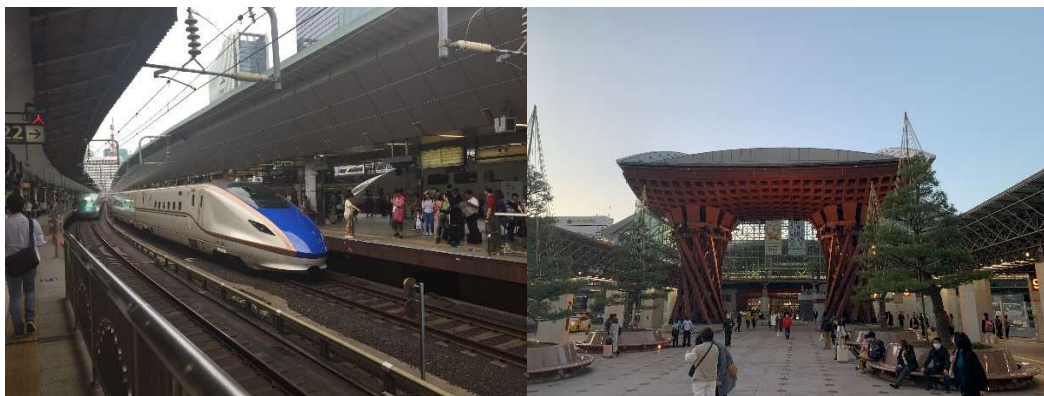

Enjoy **Lake Ashi sightseeing cruise & Hakone ropeway(One way)**

Overnight in Tokyo

Day 4

Full day sightseeing of Tokyo with English speaking guide by taxi

Visit to **Rikugien garden/Koishikawa Korakuen garden/Asakusa Sensoji temple including Nakamise shopping street**

Overnight in Tokyo

Day 5

Taxi to Tokyo station with English speaking tour escort

Depart to Kanazawa by Hokuriku Shinkansen train

Arrival at Kanazawa station and continue for Half day sightseeing by taxi
Visit to **Kenrokuen garden/Kanazawa castle garden/Omi-cho market**